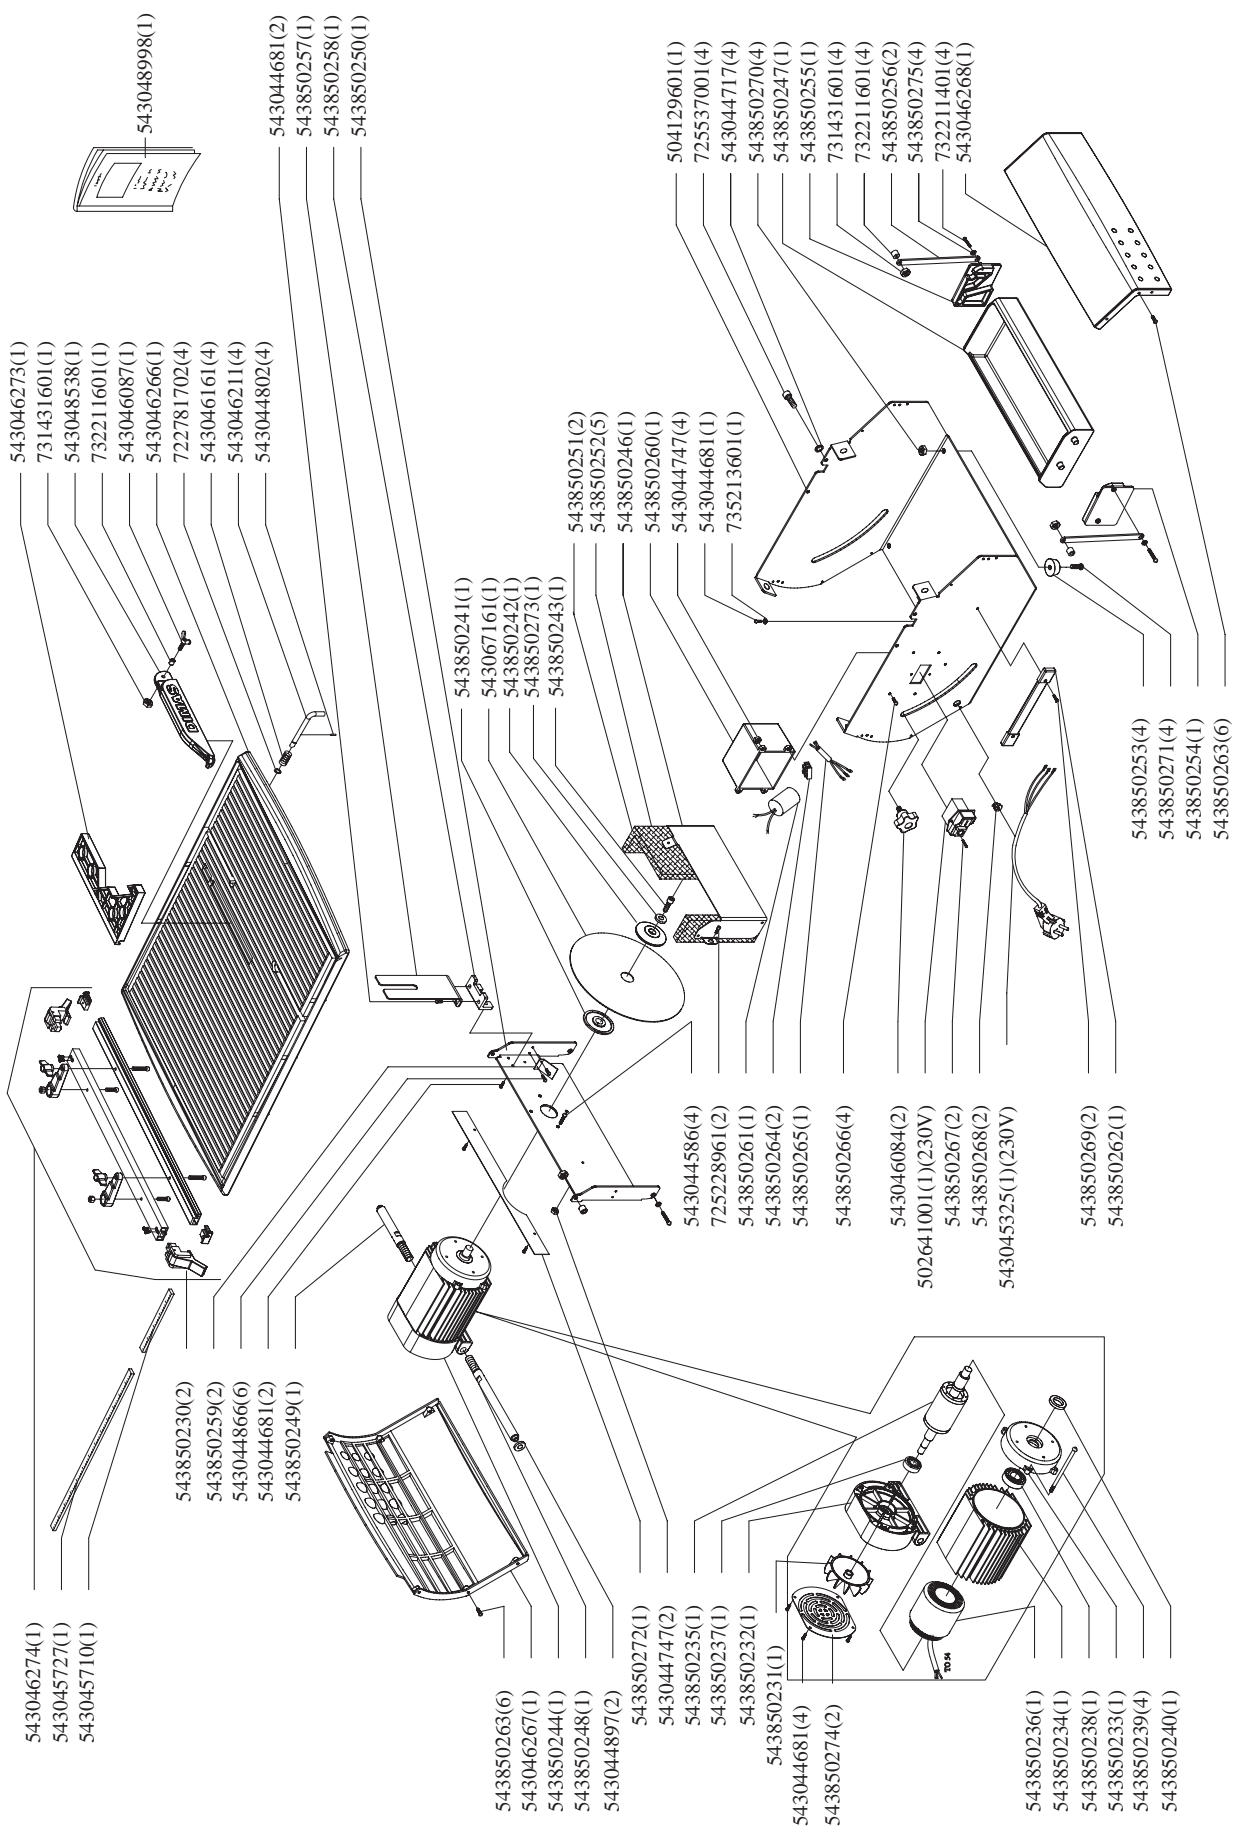

Peças sobresselentes

No.	Pos.	Description	No.	Pos.	Description
543044586		SCREW	543850257		SEPARATOR
543044681		SCREW	543850258		SEPARATOR SUPPORT BRACKET
543044747		HEX NUT	543850259		DEFLECTOR
543044749		RIVET	543850260		SWITCH BOX
543044802		ELASTIC PIN 3.5 X 10	543850261		CONDENSATOR
543044866		SCREW	543850262		STRAP
543044897		FLAT WASHER	543850263		AUTO THREADING SCREW
502641001		SWITCH-240V(RELAY)	543850264		CONNECTOR BLOCK
543045325		POWER SUPPLY CABLE	543850265		LEAD WIRE
543045710		LEFT RULER SCALE-SHORT	543850266		SCREW
543045727		FRONT RULER SCALE-LONG	543850267		FLAT HEAD SCREW
543046084		BEVEL THUMB SCREW	543850268		GLAND PACKING
543046087		BUTTERFLY BOLT	543850269		FLAT HEAD SCREW
543046161		AXLE SPRING	543850270		NYLOC NUT
543046211		LOCKING AXLE	543850271		SCREW
543046266		TABLE	543850272		SPLASH SHIELD STRIP
543046267		REAR COVER PANEL	543850273		FLAT WASHER
543046268		FRONT COVER PANEL	543850274		MOTOR FAN COVER PLATE
543046273		ANGULAR GUIDE	543850275		FLAT WASHER
543046274		GUIDE&RULER Sub A'ssy	543850276		GLAND PACKING
543048538		BLADE GUARD	543850277		THREE WAY CONNECTOR
543048998		INSTRUCTION MANUAL	543850278		HEX NUT
543067161		Blade GS6C	722781702		CIRCLIP
543850230		CLIPS-RULER A'ssy	725228961		ALLEN HEX BOLT
543850231		FAN	725537001		ALLEN HEX BOLT
543850232		MOTOR TAIL COVER	731431601		NYLOC NUT
543850233		MOTOR FRONT COVER	732211601		SPACER
543850234		MOTOR HOUSING	735273601		STAR WASHER
543850235		ROTOR			
543850236		STATOR			
543850237		MOTOR REAR BEARING			
543850238		MOTOR FRONT BEARING			
543850239		STATOR SCREWS			
543850240		SEAL			
543850241		INNER FLANGE			
543850242		OUTER FLANGE			
543850243		BLADE FIXING BOLT			
543850244		COMPLETE MOTOR UNIT			
504129601		BODY FRAME			
543850246		LOWER BLADE SHROUD			
543850247		WATER TRAY			
543850248		MOTOR SWIVEL AXLE-LONG			
543850249		MOTOR SWIVEL AXLE-SHORT			
543850250		FRONT MOTOR SUPPORT			
543850251		TURF MUD GUARD-LARGE			
543850252		TURF MUD GUARD-SMALL			
543850253		FOOT PAD			
543850254		WATER TRAY SUPPORT-LEFT			
543850255		WATER TRAY SUPPORT-RIGHT			
543850256		CONNECTING ROD			
502641002		SWITCH 110V RELAY			
502651201		MOTOR 115V			
502651701		ELECTRIC CABLE 115V UK PLUG			